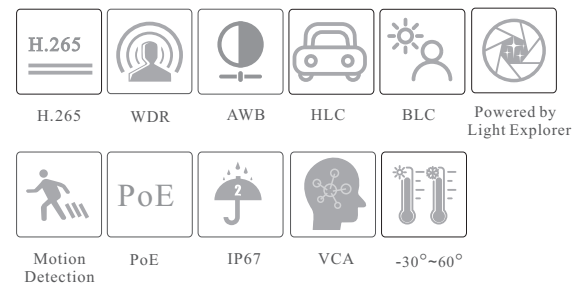

Powered by **Light Explorer**

TD-9422S4H

2MP IR Starlight Bullet Network Camera

- H.265+ /H.265 /H.264+/H.264/MJPEG coding
- Max.resolution: 2MP (1920 × 1080)
- ICR auto switch, true day / night vision
- Starlight
- 3D DNR, WDR, HLC, BLC, smart IR, etc.
- ROI coding
- 30~50m IR night view distance
- Built-in micro SD card slot, up to 256GB
- DC12V/PoE power supply
- IP 67 ingress protection
- Support three streams
- Support remote monitoring by smart phones& tablet PCs with iOS and Android OS
- Intelligent analytics