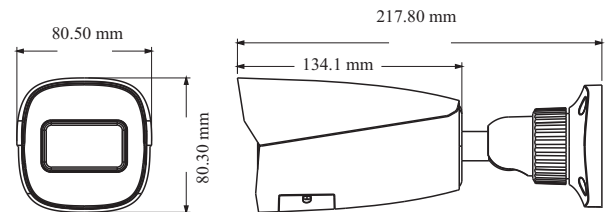

Smart Event	Video exception (scene change, video blur and video cast detection), region intrusion detection, line crossing detection, abandoned/missing object detection
General Function	Watermark, IP address filtering, video mask, heartbeat, illegal login lock, corridor pattern
PoE	Yes
IR Distance	30 ~ 50 m
Ingress Protection	IP67
Others	
Power Supply	DC12V/PoE
Power Consumption	< 8W
Operating Environment	- 30 °C ~ 60 °C (-22°F~140°F);Humidity: less than 95 % (non-condensing)
Storage Environment	- 30 °C ~ 65 °C (-22°F~149°F), Humidity: less than 95 % (non-condensing)
Dimensions (mm)	217.8 × 80.5 × 80.3
Weight (net)	Approx. 0.66KG
Installation	Ceiling mounting; Wall mounting
Certificate	CE, FCC
Environmental Protection	Complies with Directive EU RoHS, WEEE(2012/19/EU) , directive 94/62/EC and REACH(EC1907/2006)

DIMENSIONS